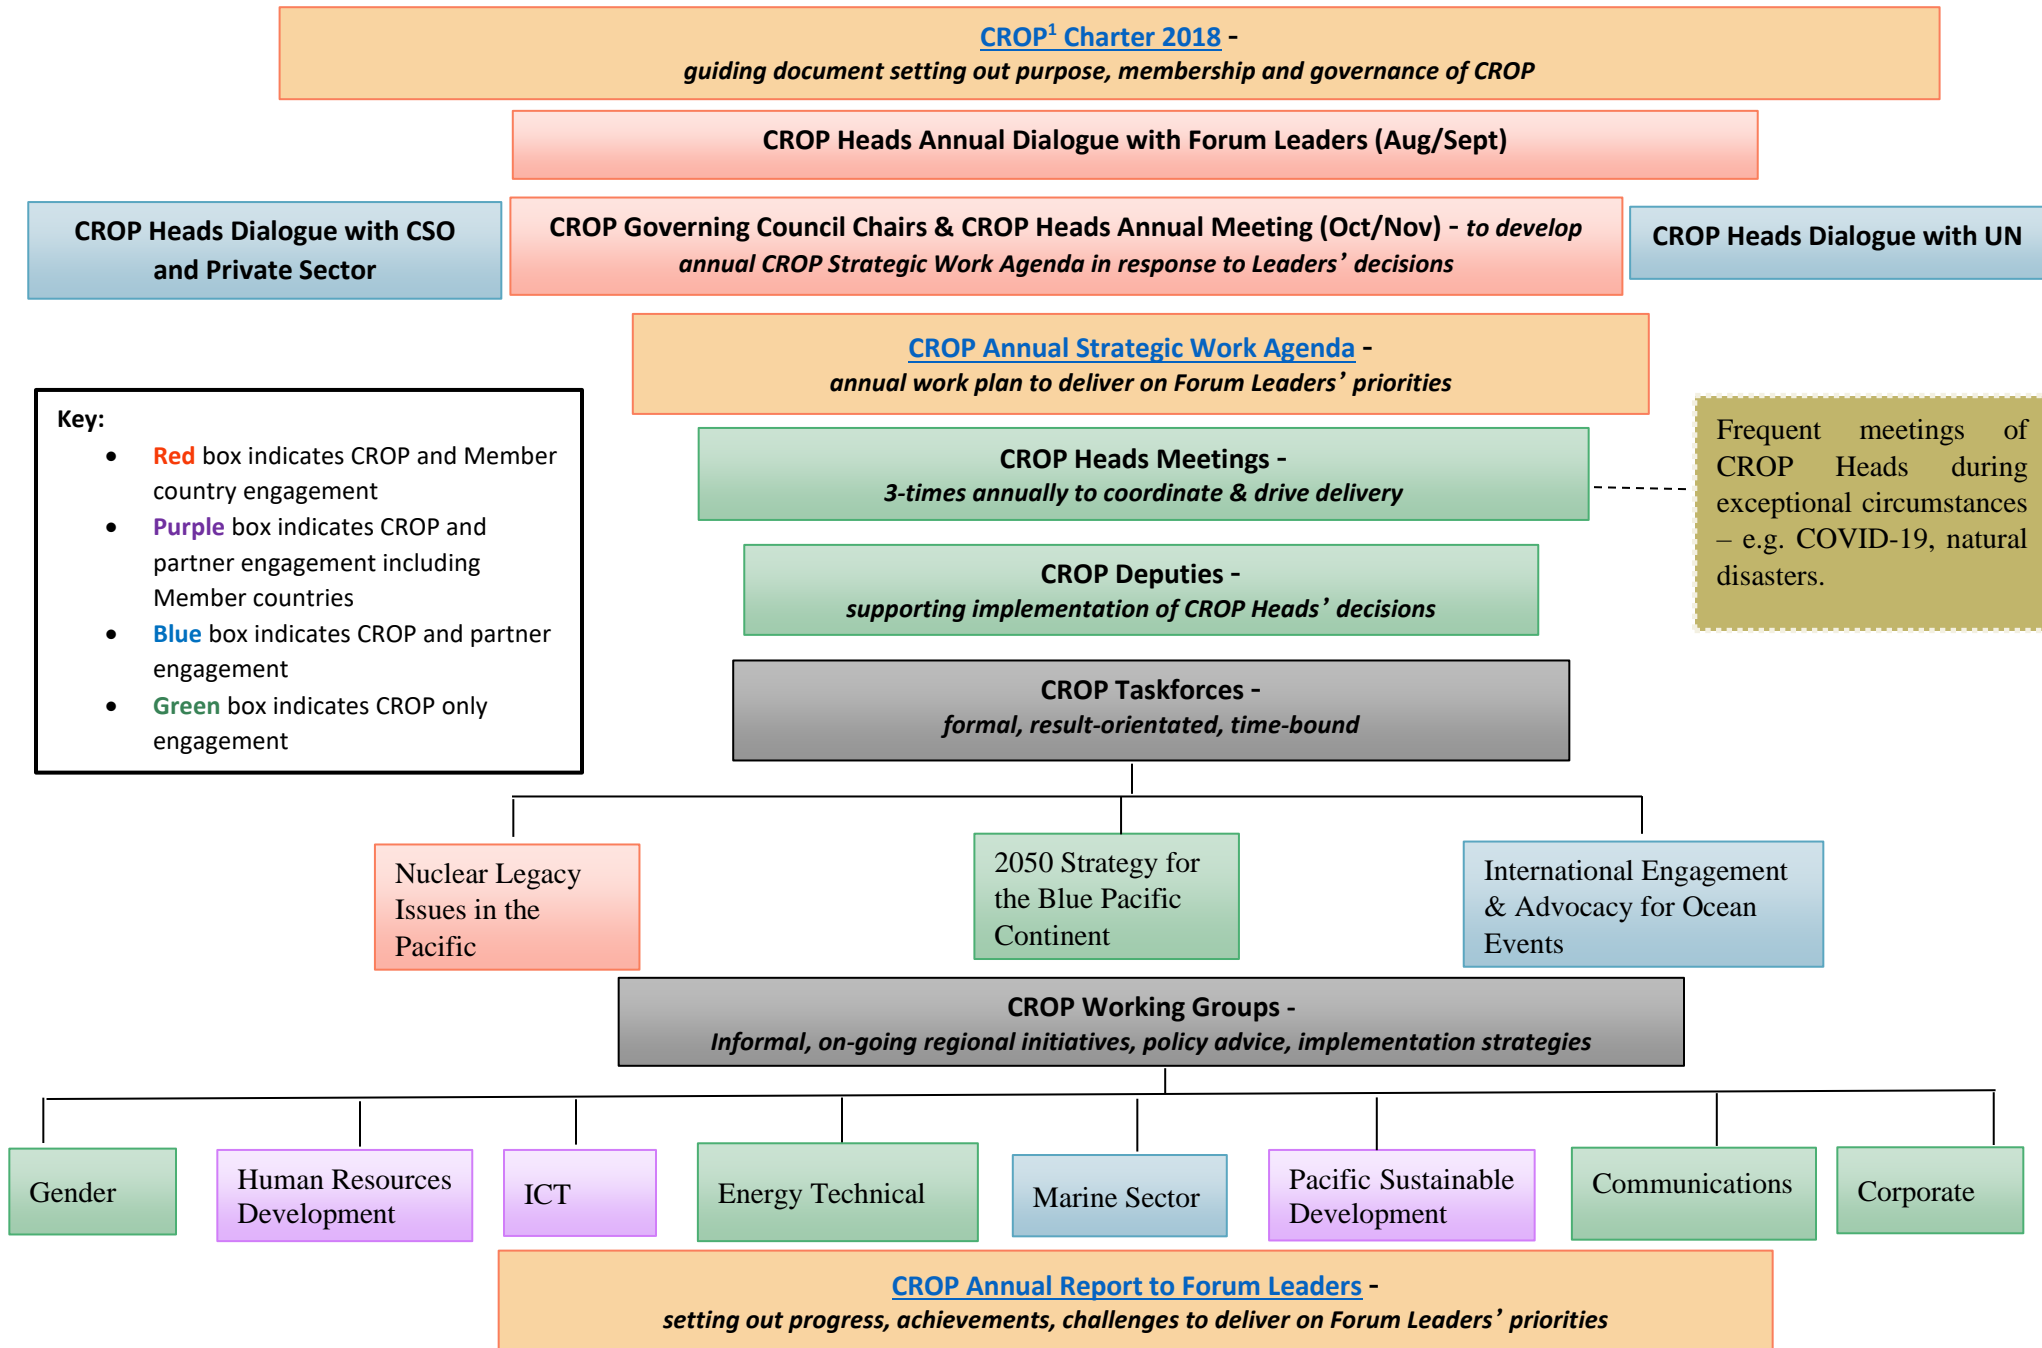

CROP ARCHITECTURE AND COORDINATION ARRANGEMENTS

¹Council of Regional Organisations of the Pacific (CROP) membership comprises the following Pacific regional intergovernmental organisations: [Pacific Aviation Safety Office \(PASO\)](#); [Pacific Community \(SPC\)](#); [Pacific Islands Forum Fisheries Agency \(FFA\)](#); [Pacific Islands Forum Secretariat \(PIFS\)](#); [Pacific Power Association \(PPA\)](#); [Pacific Tourism Organisation \(SPTO\)](#); [Secretariat of the Pacific Regional Environment Programme \(SPREP\)](#); [The University of the South Pacific \(USP\)](#); [Pacific Islands Development Program \(PIDP\)](#)